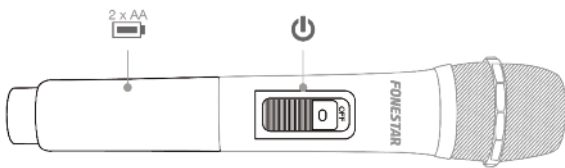

FM MODE

AUX MODE

AMPY-T MIC

AMPY-TP MIC

REMOTE CONTROL BT MODE

USB/MicroSD MODE