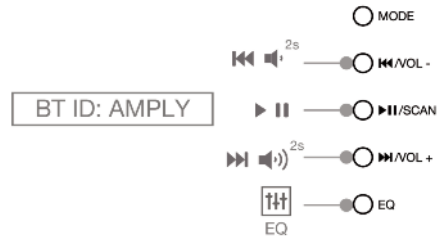

FM MODE

AUX MODE

AMPY-T MIC

AMPY-TP MIC

REMOTE CONTROL BT MODE

USB/MicroSD MODE