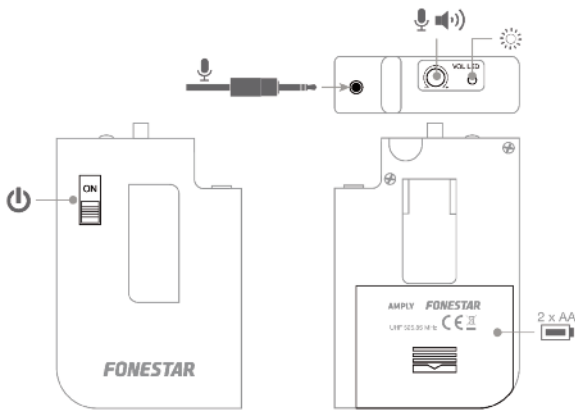

FM MODE

AUX MODE

AMPY-T MIC

AMPY-TP MIC

REMOTE CONTROL BT MODE

USB/MicroSD MODE