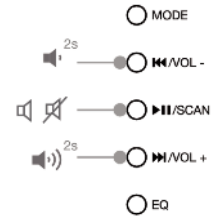

FM MODE

AUX MODE

AMPY-T MIC

AMPY-TP MIC

REMOTE CONTROL BT MODE

USB/MicroSD MODE