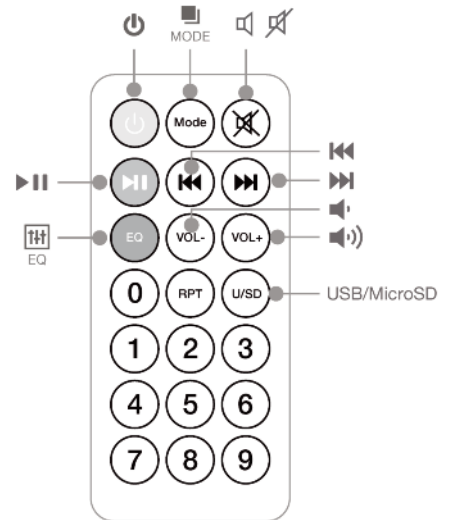

FM MODE

AUX MODE

AMPY-T MIC

AMPY-TP MIC

REMOTE CONTROL BT MODE

USB/MicroSD MODE