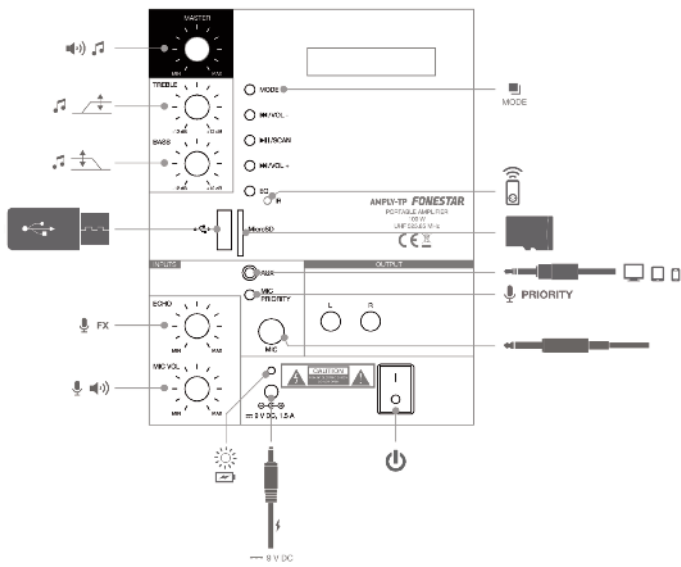

BT/USB/MicroSD MODE

FM MODE

AUX MODE

AMPY-T MIC

AMPY-TP MIC

REMOTE CONTROL BT MODE

USB/MicroSD MODE